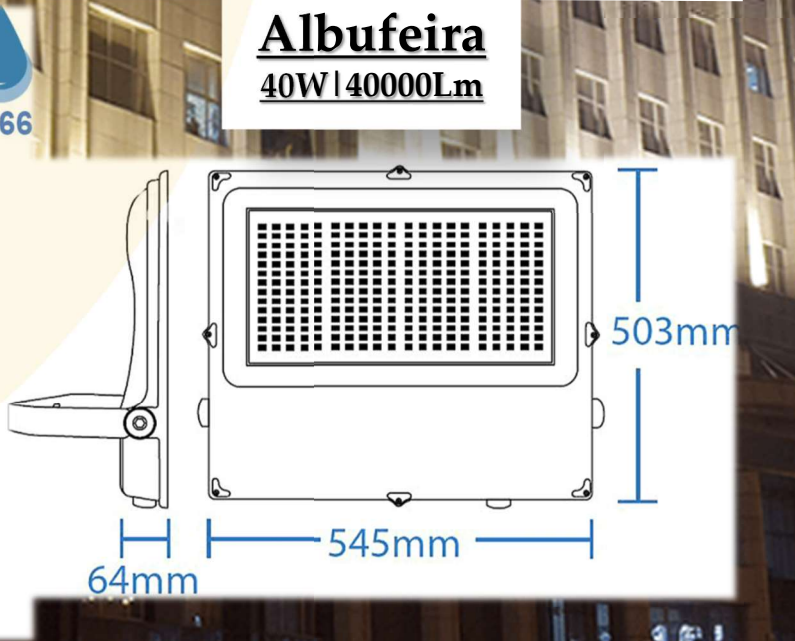

Gamme ALBUFEIRA

BEMLIGHT

MATIERES

Aluminium/ Verre trempé

PUISSANCES

De 50W à 400W

DIMENSIONS

255x204mm | 325x269mm
445x392mm | 497x392mm | 503x545mm

Albufeira 100W | 10000Lm

Albufeira
200W | 20000Lm

Albufeira
250W | 30000Lm

Albufeira
40W | 40000Lm