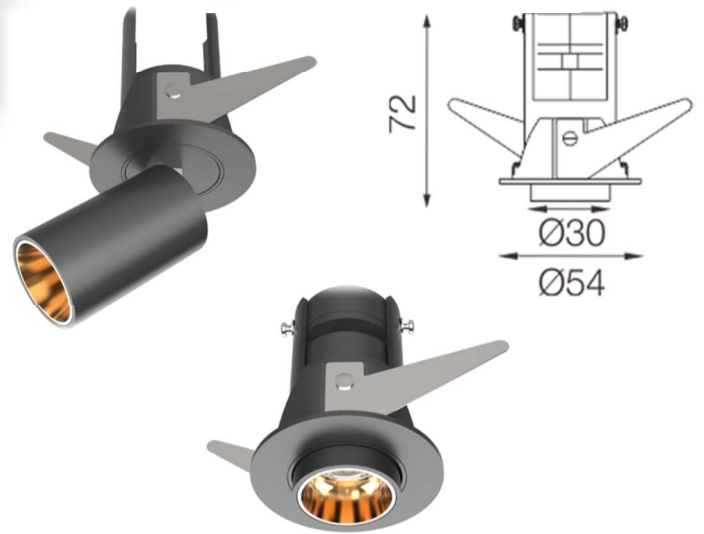

BEMLIGHT

Kenzo K1X30	
Puissances	4W
Dimensions	Ø54x72mm
Lumens	280Lm - 400Lm