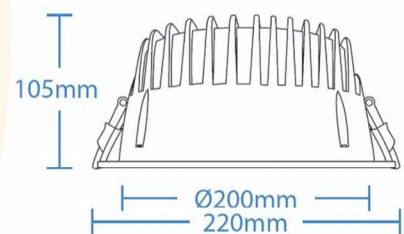

IP44

Switch 3CCT

68mm

Ø110mm
130mm

IP44

Switch 3CCT

IP44

Switch 3CCT

90mm

Ø145mm
165mm

IP44

Switch 3CCT

IP44

Switch 3CCT

105mm

Ø200mm
220mm