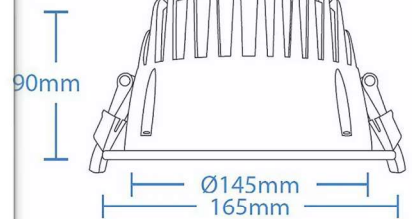

IP44

Switch 3CCT

68mm

Ø110mm
130mm

IP44

Switch 3CCT

IP44

Switch 3CCT

90mm

Ø145mm
165mm

IP44

Switch 3CCT

IP44

Switch 3CCT

105mm

Ø200mm
220mm