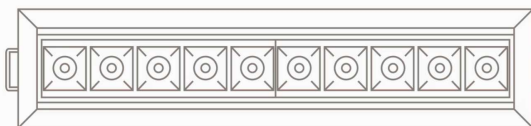

Coffret Ajustable

288x55mm	
Puissance	20W
Lumens	2100Lm