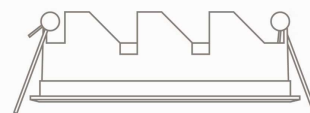

50mm

148x45mm	
Puissance	10W
Lumens	1050Lm

148mm

45mm

50mm

282x45mm	
Puissance	20W
Lumens	2100Lm

282mm

45mm