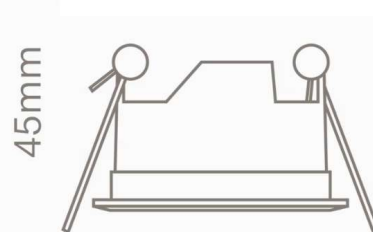

BEMLIGHT

45x45mm	
Puissance	2W
Lumens	210Lm

45mm

45mm

50mm

73x45mm	
Puissance	4W
Lumens	420Lm

73mm

45mm

50mm

148x45mm	
Puissance	10W
Lumens	1050Lm

148mm

45mm

50mm

282x45mm	
Puissance	20W
Lumens	2100Lm

282mm

45mm

50mm

Coffret Ajustable

154x55mm	
Puissance	10W
Lumens	1050Lm

154mm

55mm

50mm

Coffret Ajustable

288x55mm	
Puissance	20W
Lumens	2100Lm

288mm

55mm

50mm