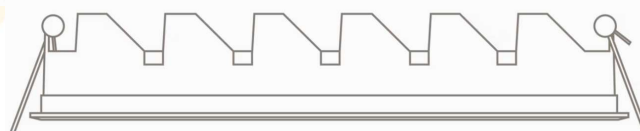

BEMLIGHT

45x45mm	
Puissance	2W
Lumens	210Lm

45mm

45mm

50mm

73x45mm	
Puissance	4W
Lumens	420Lm

73mm

45mm

50mm

148x45mm	
Puissance	10W
Lumens	1050Lm

148mm

45mm

50mm

282x45mm	
Puissance	20W
Lumens	2100Lm

282mm

45mm

50mm

Coffret Ajustable

154x55mm	
Puissance	10W
Lumens	1050Lm

154mm

55mm

50mm

Coffret Ajustable

288x55mm	
Puissance	20W
Lumens	2100Lm

288mm

55mm

50mm