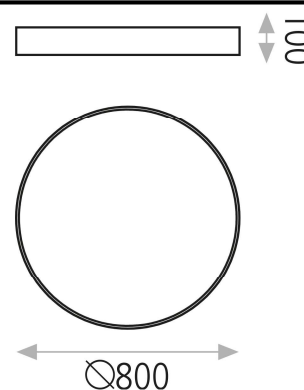

## DIMENSIONS

Ø400x100 – Ø600x100

Ø800x100 – Ø1000x100

## PROVENANCE

Fabriqué en Espagne

**Ø400x100**  
3480Lm | 30W

**Ø600x100**  
5750Lm | 50W

**Ø800x100**  
8100Lm | 65W

**Ø1000x100**  
12100Lm | 100W