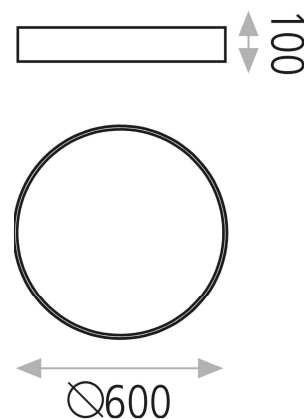

## DIMENSIONS

Ø400x100 – Ø600x100

Ø800x100 – Ø1000x100

## OPTIONS

On-Off, Dali/Push, Casambi, ...

## PROVENANCE

Fabriqué en Espagne

**Ø400x100**  
3480Lm | 30W

**Ø600x100**  
5750Lm | 50W

**Ø800x100**  
8100Lm | 65W

**Ø1000x100**  
12100Lm | 100W