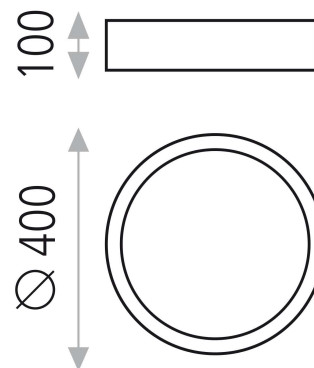

## DIMENSIONS

Ø400x100 – Ø600x100

Ø800x100 – Ø1000x100

## UGR

UGR<19

## PROVENANCE

Fabriqué en Espagne

**Ø400x100**  
3480Lm | 30W

**Ø600x100**  
5750Lm | 50W

**Ø800x100**  
8100Lm | 65W

**Ø1000x100**  
12100Lm | 100W