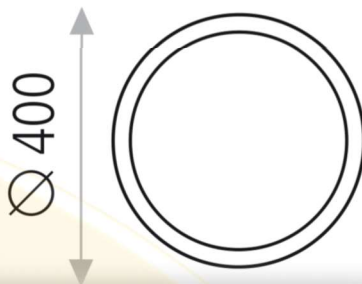

BEMLIGHT

Gamme ISIA

Version STANDARD

MATIERES

Fer/PMMA

Métal/Acrylique (Version Casambi)

PUISSANCES

De 40W à 150W

DIMENSIONS

Ø400x100 – Ø600x100

Ø800x100 – Ø1000x100

LUMENS

De 3660Lm à 12300Lm

DUREE DE VIE

40.000h L80B30

IP et IK

IP20 / IK07

K et IRC

3000k, 4000k | IRC > 90

UGR

UGR < 20

OPTIONS

On-Off, Triac, Dali/Push, Casambi, ...

PROVENANCE

Fabriqué en Espagne

Ø400x100
40W | 3660Lm